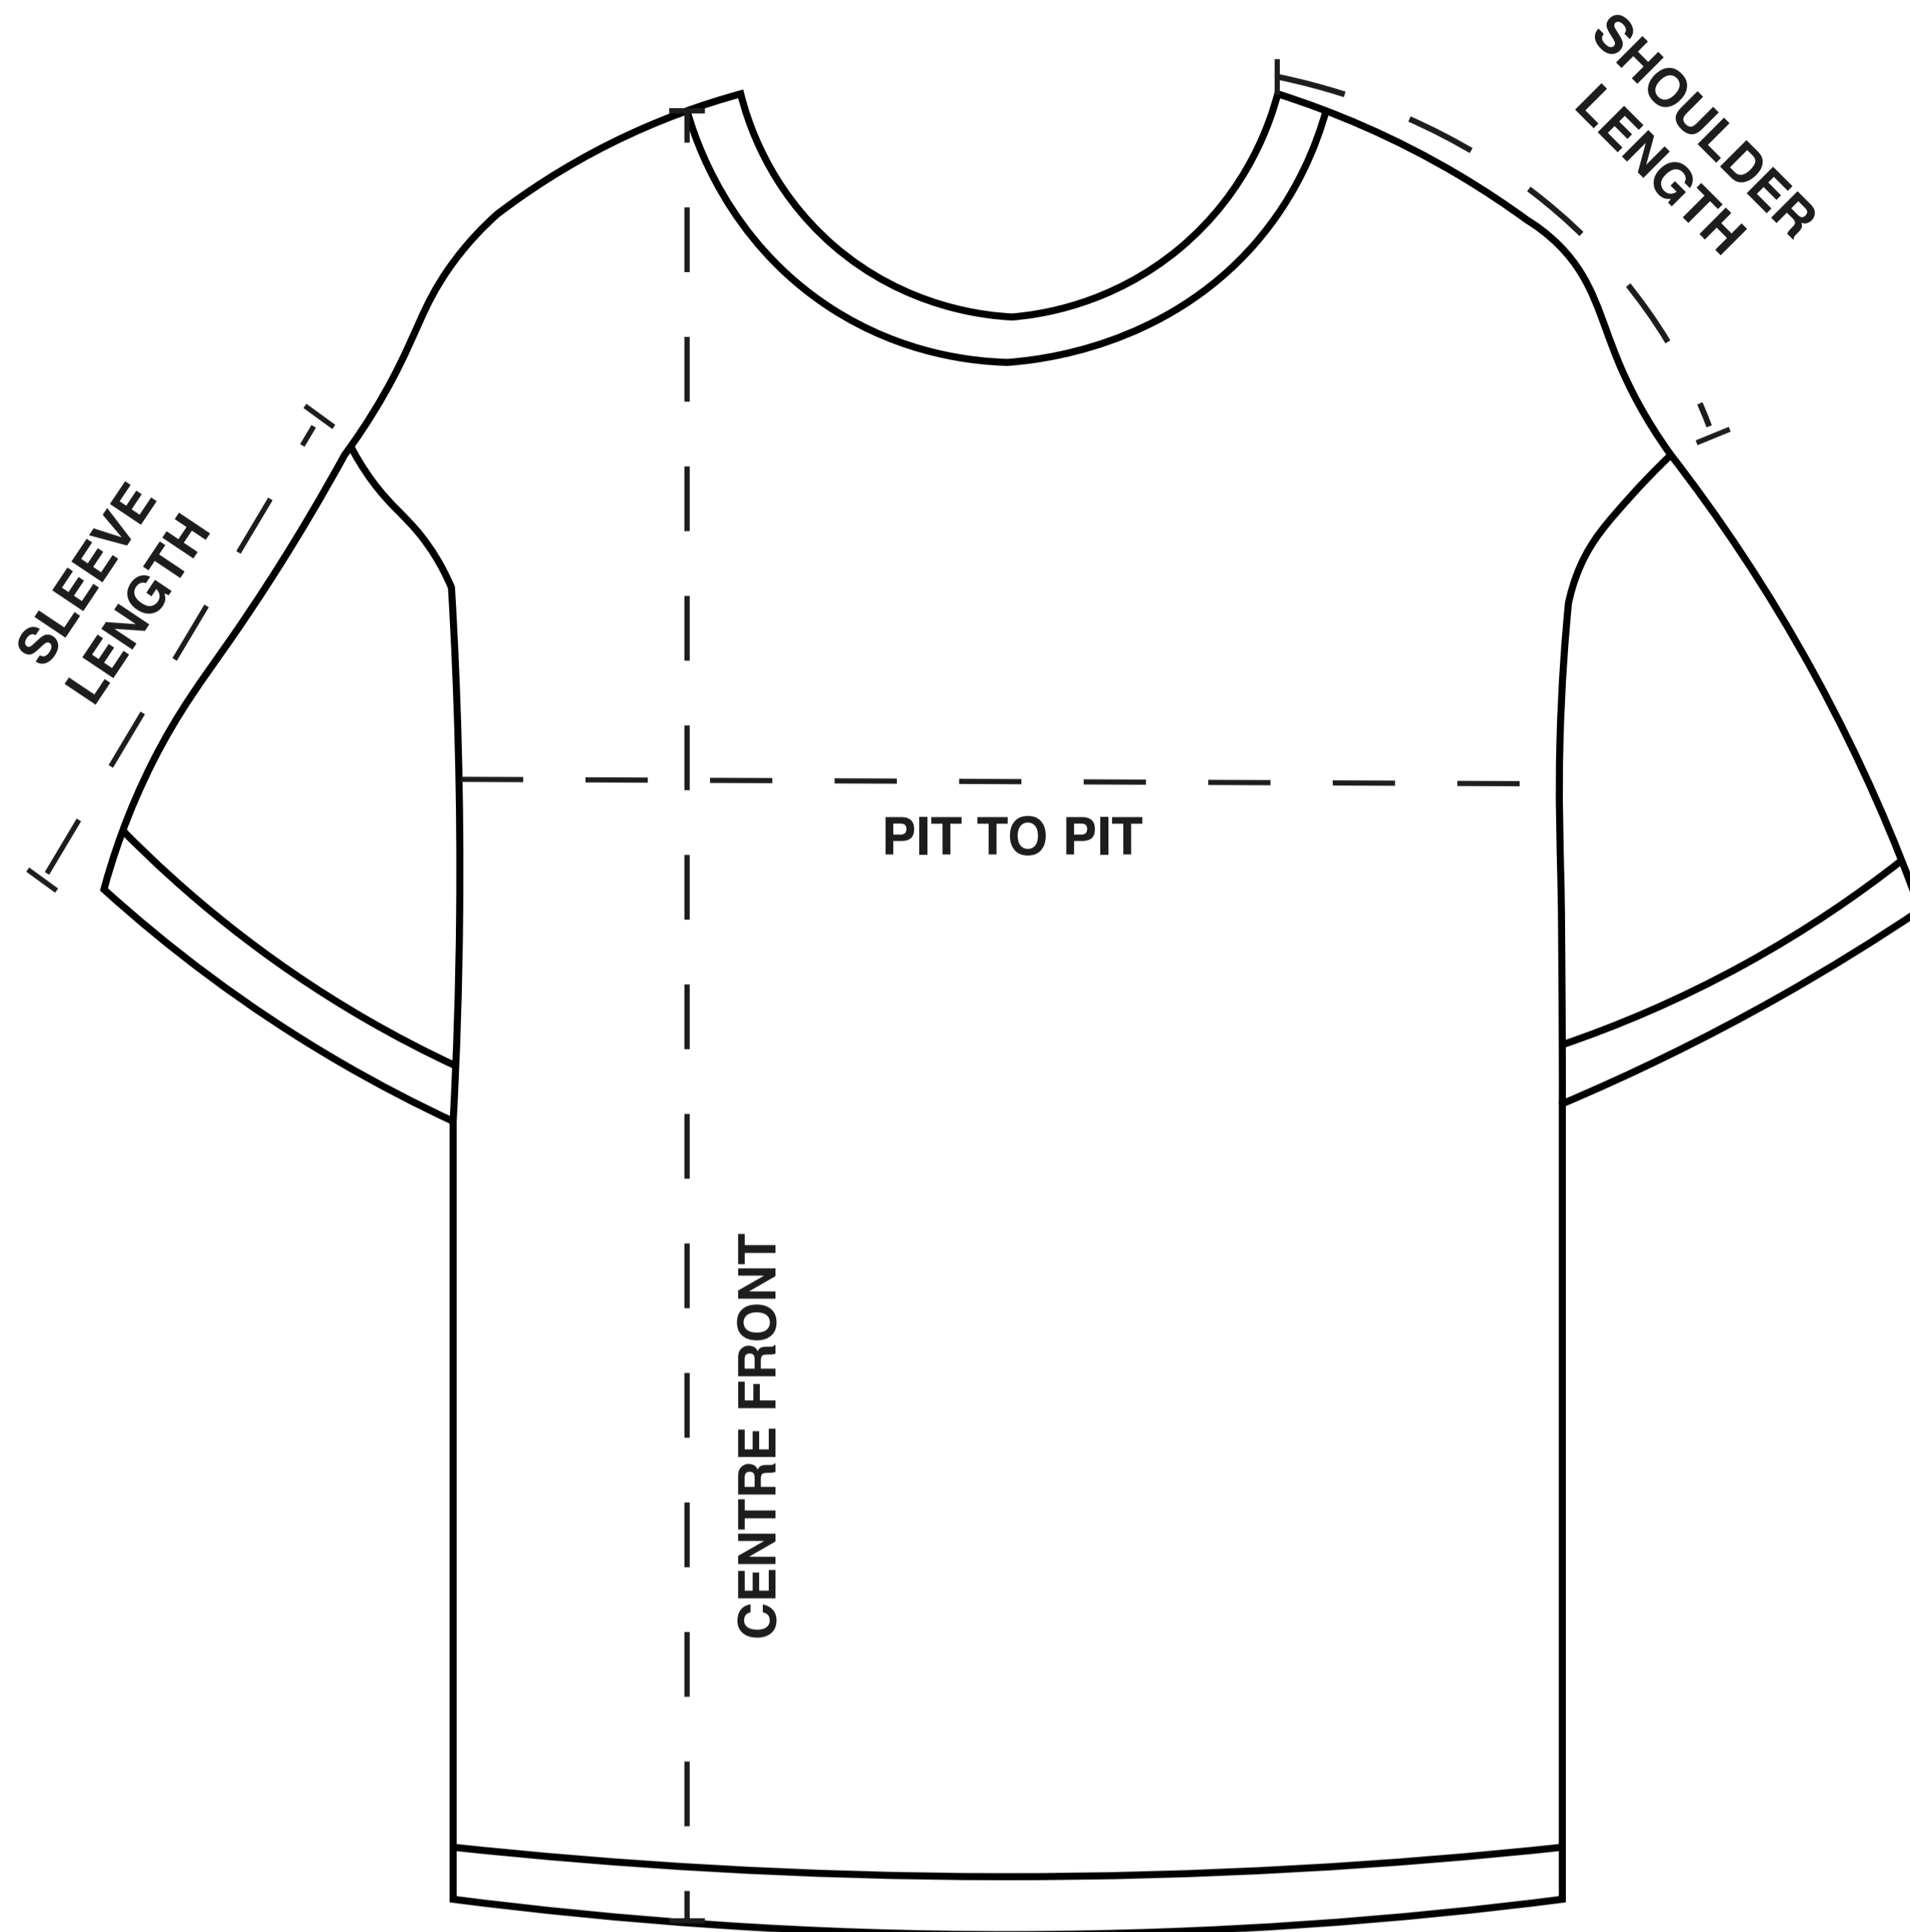

SIZE	WAIST	FRONT RISE	INSEAM	LEG OPENING
S	30	27	75	20
M	32	27,5	77	21
L	34	28	79	22
XL	36	28,5	81	23
XXL	38	29	83	24

MIRACLE ATMOSPHERE

SIZE GUIDE - T SHIRT ENGINEERED FOR ENTHUSIASTS

SIZE	PIT TO PIT	SLEEVE LENGTH	CENTRE FRONT	SHOULDER
S	60	20	74	20
M	62	20,5	75	22
L	64	21	77	22,5
XL	66	21,5	78	23
XXL	68	22	79	24

MIRACLE ATMOSPHERE

SIZE GUIDE - T SHIRT DRAGON TREE

SIZE	PIT TO PIT	SLEEVE LENGTH	CENTRE FRONT	SHOULDER
S	61	24	77	19,5
M	63	25	78	20
L	65	26	79	20,5
XL	67	27	80	21
XXL	69	28	81	22

MIRACLE ATMOSPHERE

SIZE GUIDE - T SHIRT LUCID DREAM

SIZE	PIT TO PIT	SLEEVE LENGTH	CENTRE FRONT	SHOULDER
S	61	24	78	19
M	63	25	79	20,5
L	65	26	80	21
XL	67	27	81	22
XXL	69	28	82	22,5

MIRACLE ATMOSPHERE

SIZE GUIDE - T SHIRT VINTAGE

SIZE	PIT TO PIT	SLEEVE LENGTH	CENTRE FRONT	SHOULDER
S	63	22	72	19
M	64	23	73	21
L	66	24	74	22
XL	68	25	77	22,5
XXL	70	26	79	23