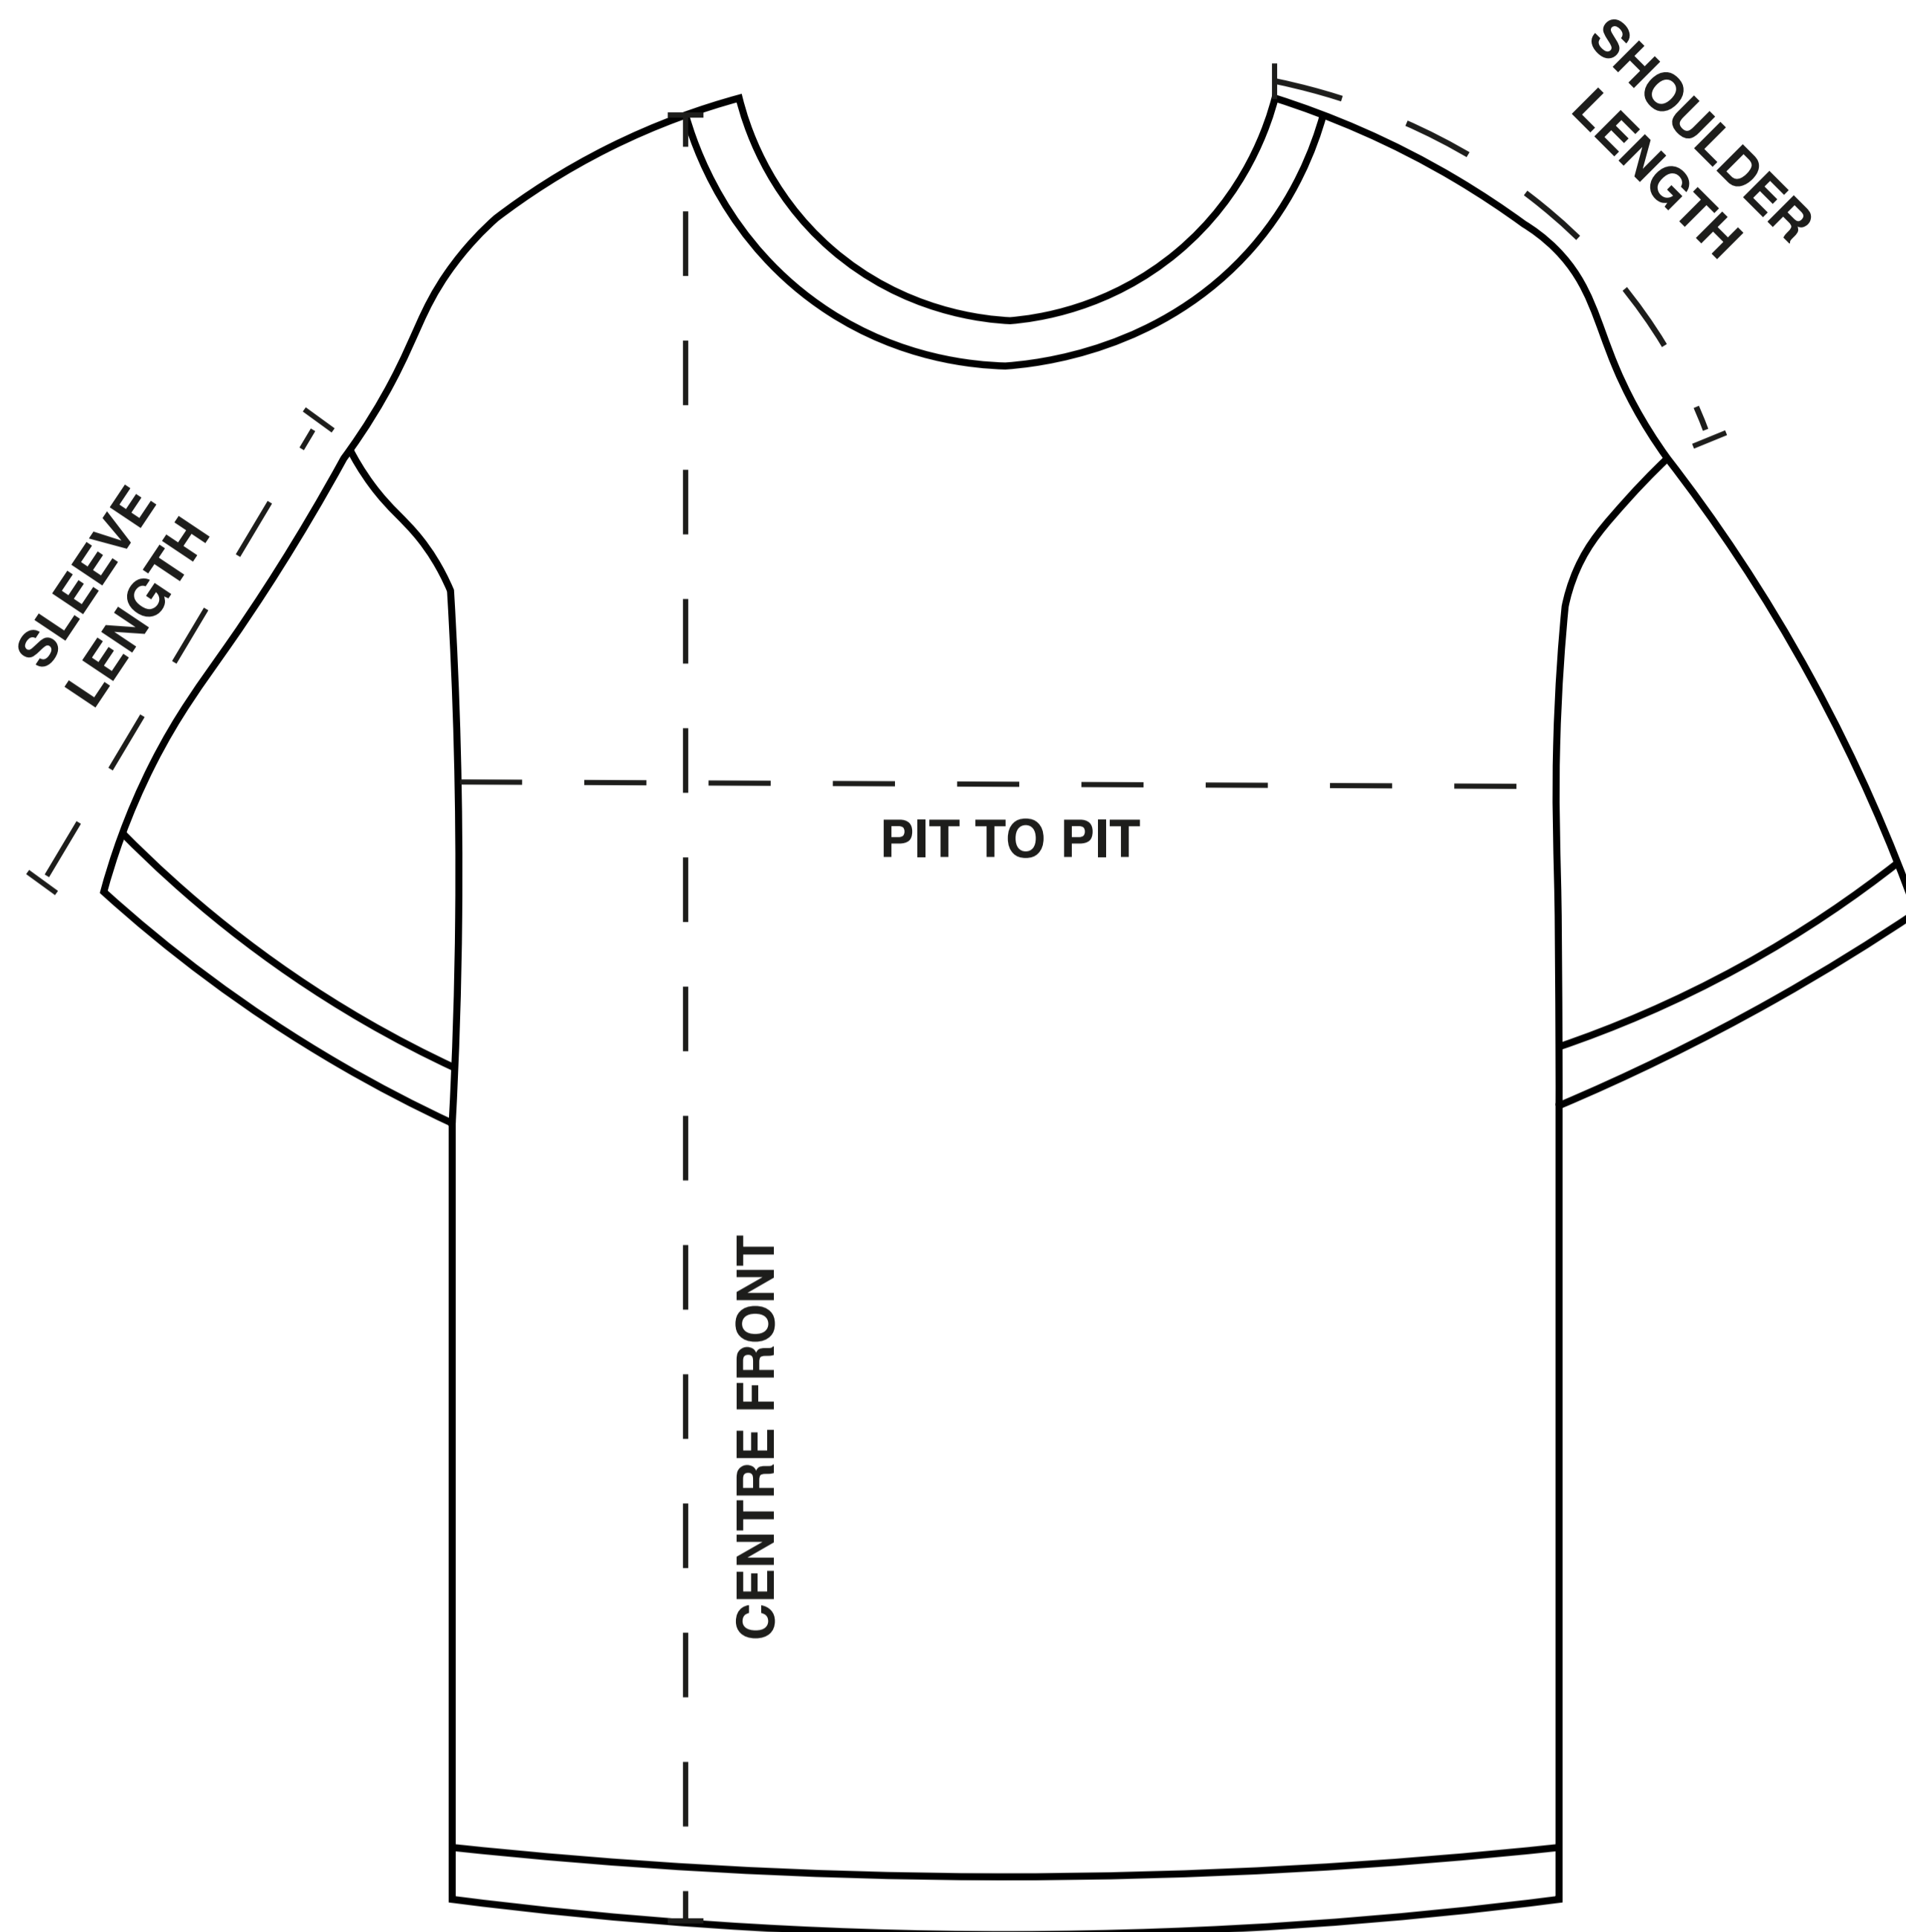

SIZE	WAIST	FRONT RISE	INSEAM	LEG OPENING
S	30	27	75	20
M	32	27,5	77	21
L	34	28	79	22
XL	36	28,5	81	23
XXL	38	29	83	24

MIRACLE ATMOSPHERE

SIZE GUIDE - T SHIRT ENGINEERED FOR ENTHUSIASTS

SIZE	PIT TO PIT	SLEEVE LENGTH	CENTRE FRONT	SHOULDER
S	60	20	74	20
M	62	20,5	75	22
L	64	21	77	22,5
XL	66	21,5	78	23
XXL	68	22	79	24

MIRACLE ATMOSPHERE

SIZE GUIDE - T SHIRT DRAGON TREE

SIZE	PIT TO PIT	SLEEVE LENGTH	CENTRE FRONT	SHOULDER
S	61	24	77	19,5
M	63	25	78	20
L	65	26	79	20,5
XL	67	27	80	21
XXL	69	28	81	22

MIRACLE ATMOSPHERE

SIZE GUIDE - T SHIRT LUCID DREAM

SIZE	PIT TO PIT	SLEEVE LENGTH	CENTRE FRONT	SHOULDER
S	61	24	78	19
M	63	25	79	20,5
L	65	26	80	21
XL	67	27	81	22
XXL	69	28	82	22,5

MIRACLE ATMOSPHERE

SIZE GUIDE - T SHIRT VINTAGE

SIZE	PIT TO PIT	SLEEVE LENGTH	CENTRE FRONT	SHOULDER
S	63	22	72	19
M	64	23	73	21
L	66	24	74	22
XL	68	25	77	22,5
XXL	70	26	79	23