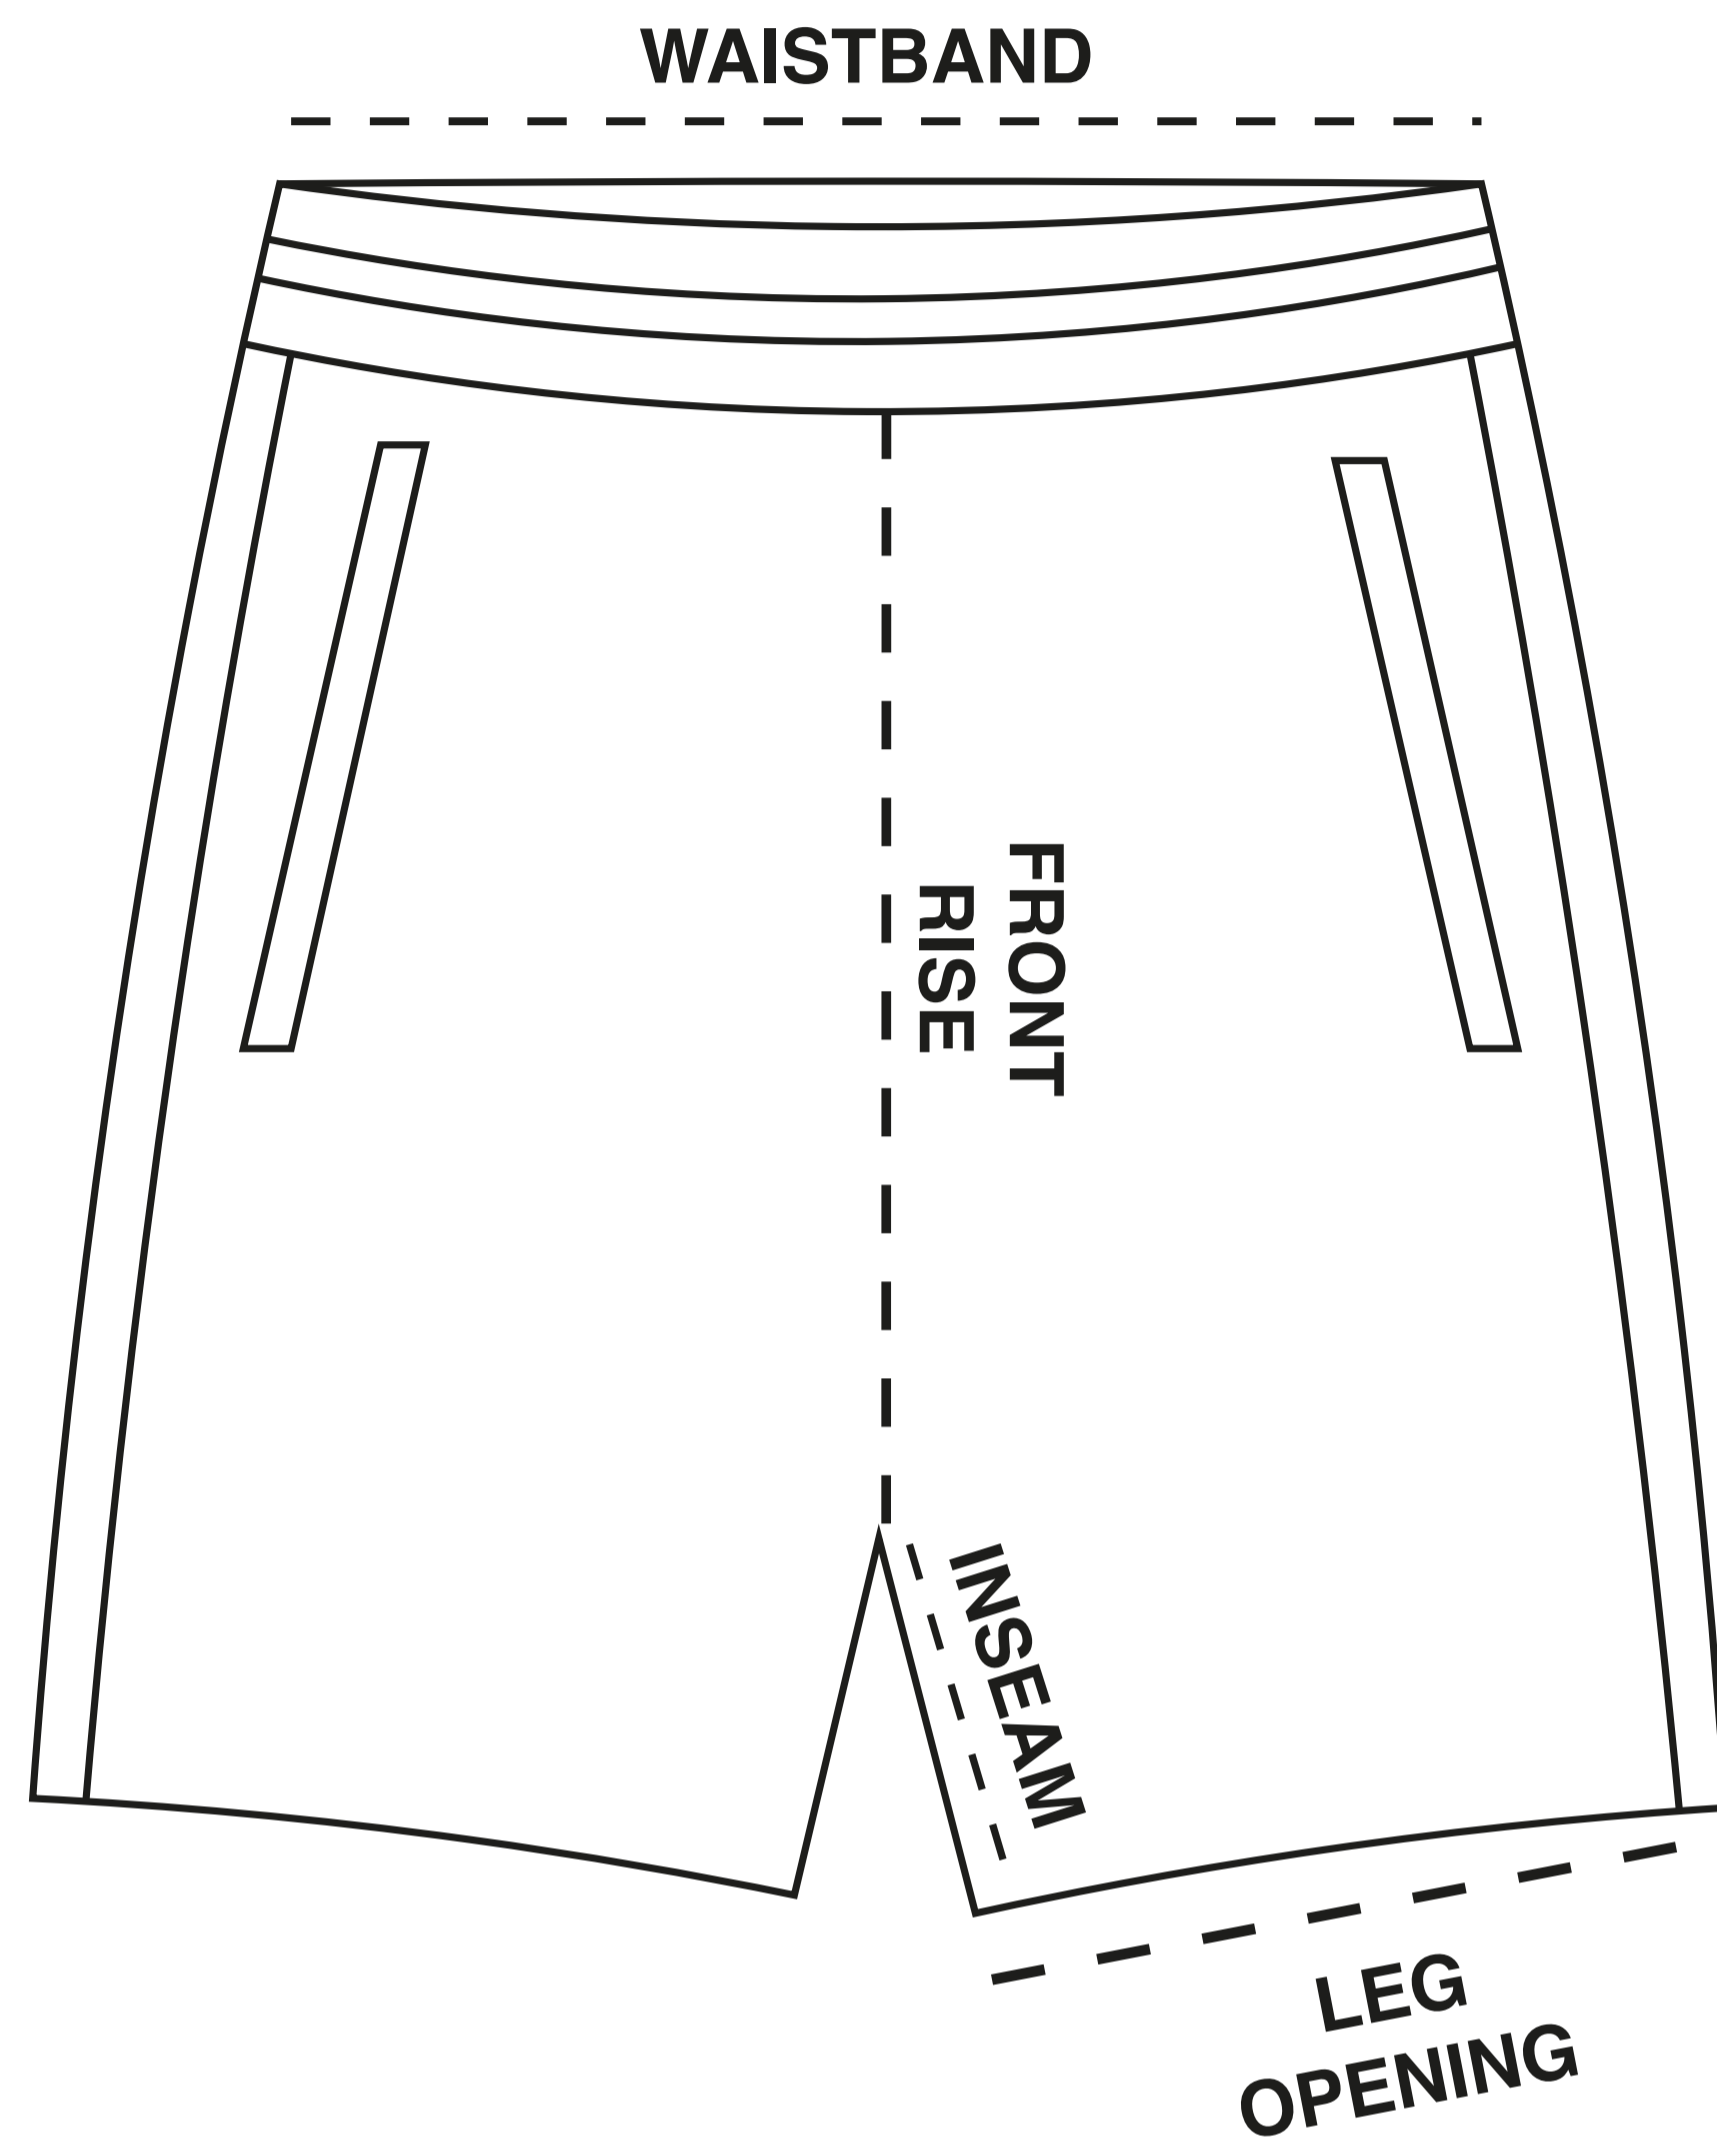

MIRACLE ATMOSPHERE

SIZE GUIDE - SHORT

SIZE	WAIST	FRONT RISE	INSEAM	LEG OPENING
S	30	31	12	31
M	32	32	13	32
L	34	33	14	33
XL	36	34	15	34
XXL	38	35	16	35